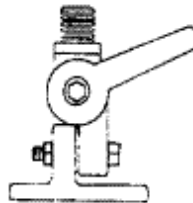

General Mounting Accessories

MODEL A-601
3/8" - 5/16" Female/Female
Plated brass adaptor

MODEL A-603
Folding angle adaptor
26TPI Male/Female thread
Plated brass.

MODEL A-602
5/16" - 3/8" Male/Male
Plated brass adaptor

MODEL A-604
Snap-In Pop-Out adaptor
26TPI Male/Female thread
Plated brass

MODEL A-605
Fold Over - Snap Down
adaptor, 26TPI Male/Female
thread, plated brass.

MODEL A-606
Medium/Heavy Duty Spring

MODEL A-608
Ball/Base & Spring adaptor
Suitable for heavy duty use.

MODEL A-762
Knock down adjustable UV
protected ABS material
Marine base (White).

ROJONE Pty. Limited

61 Aero Road, Ingleburn NSW 2565
Tel : 02 9829 1555 < FAX 02 9605 8812 < Toll Free 1800 024445
sales@rojone.com.au < www.rojone.com.au